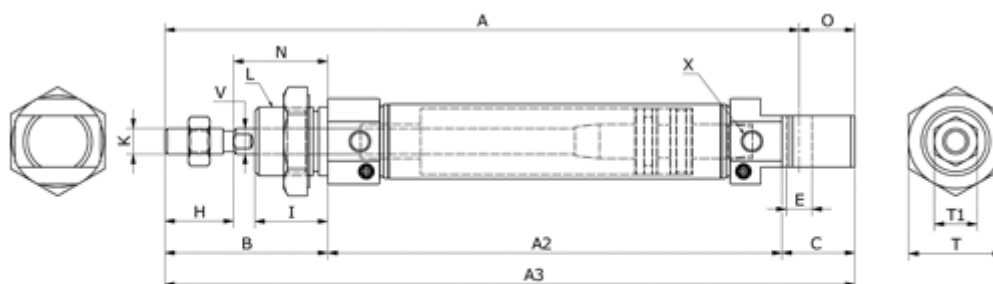

# Data Sheet

Article number: 58MIC20S0150CAG

Description: Cylinder MIC-20x150-S-CA-G, Ø20x150  
Double acting with cushion type - port 1/8"

## Measures

A	= 115	I	= 20	V	= 8
A2	= 62	K	= M8x1,25	X	= 1/8"
A3	= 126	L	= M22x1,5		
B	= 44	N	= 24		
Bore diameter	= 20	O	= 11		
C	= 20	Stroke	= 150		
E	= 8	T	= 12		
HS	= 20	T1	= 29		